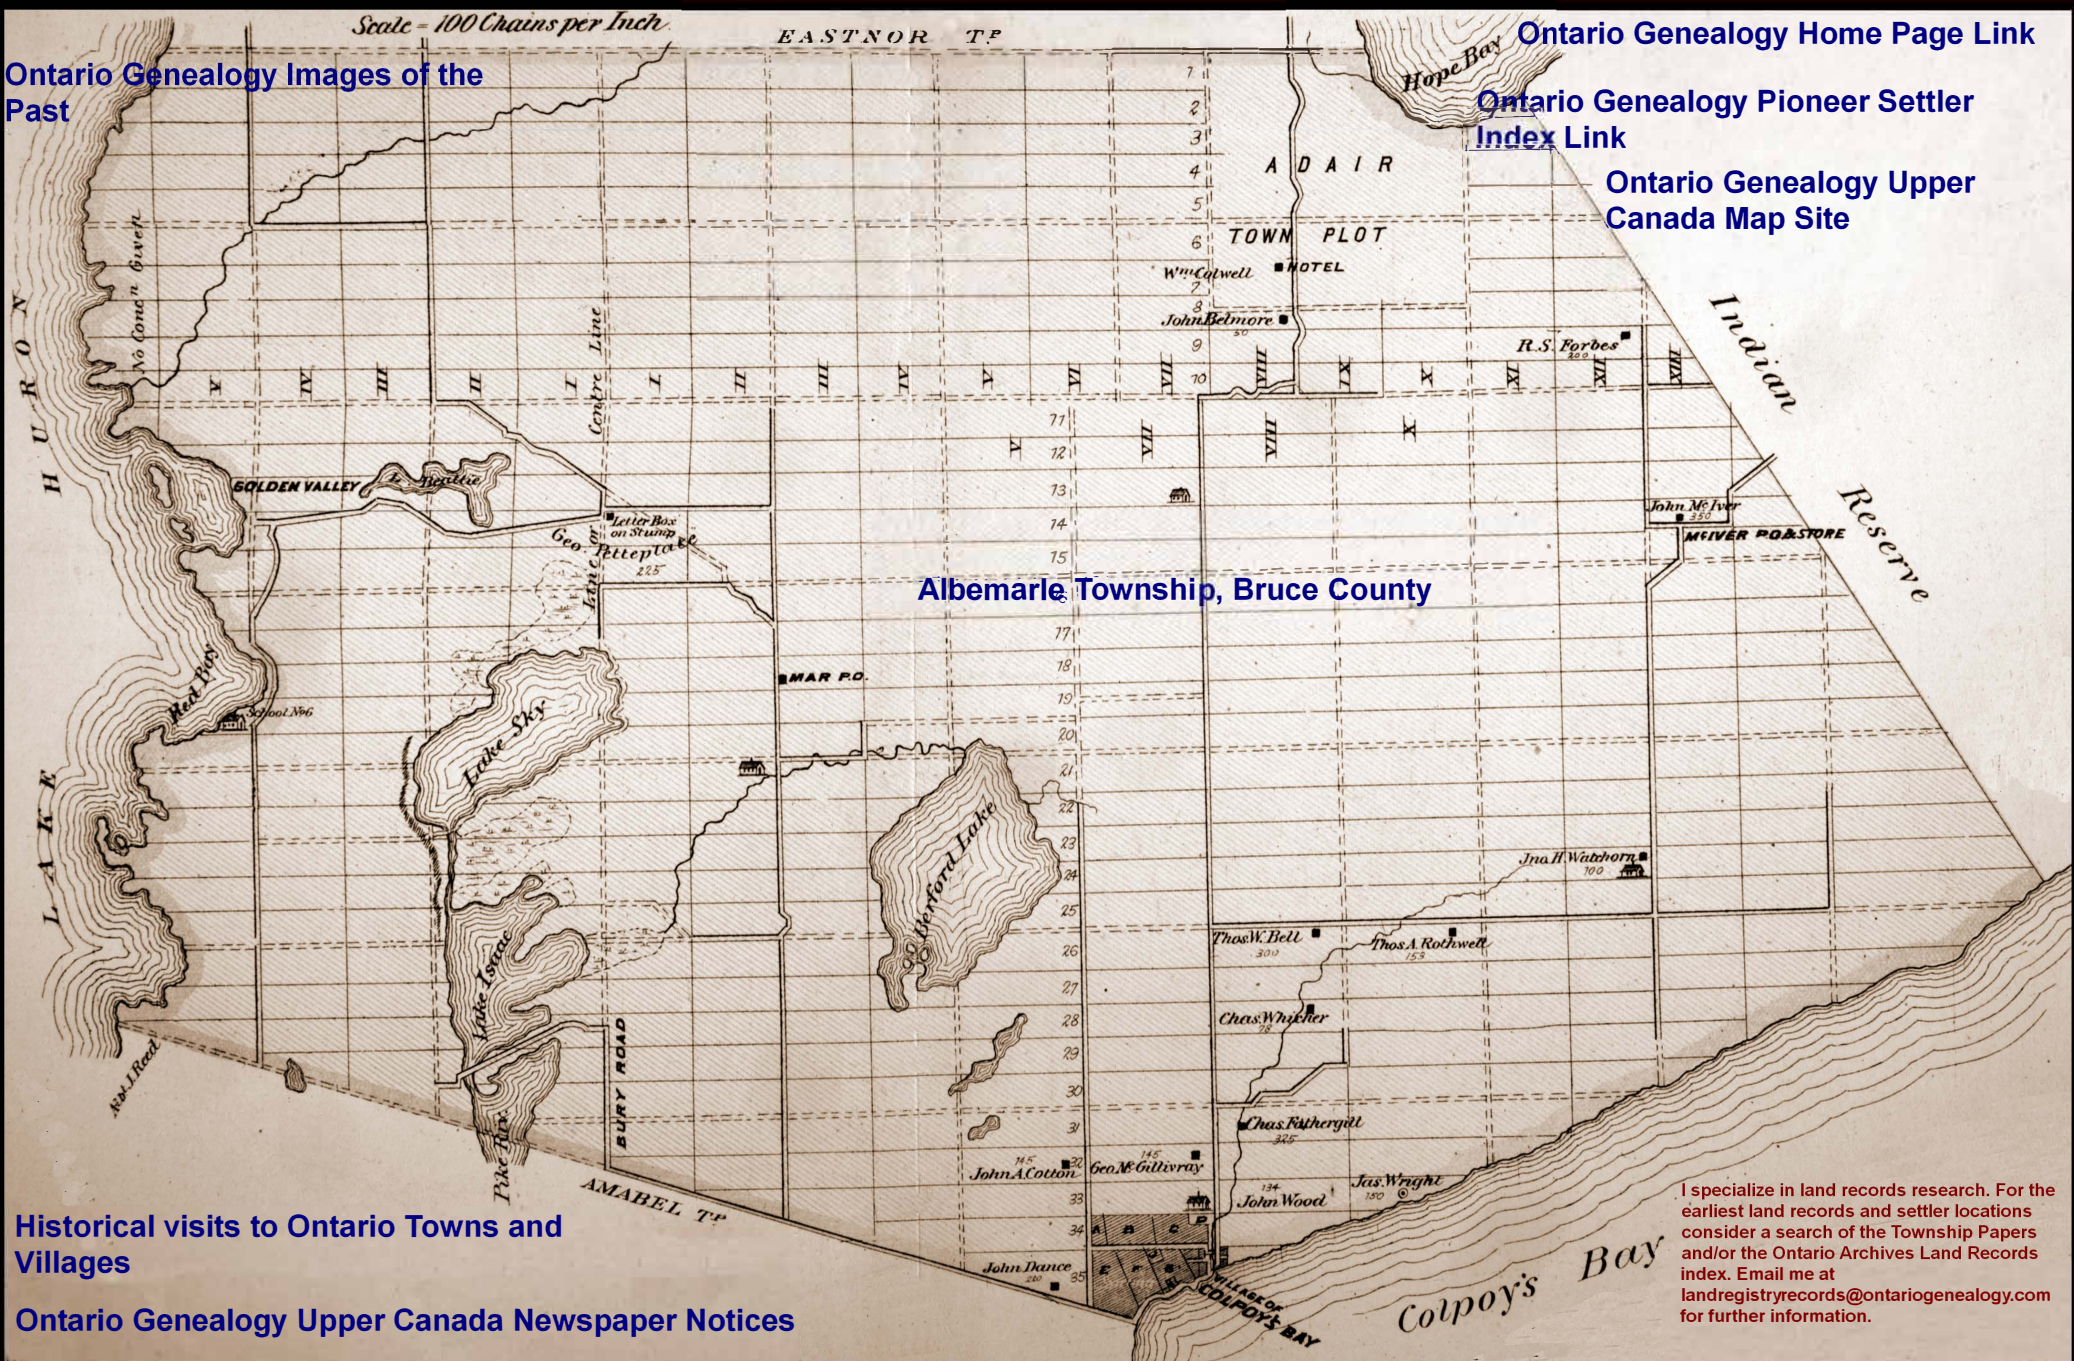

Scale = 100 Chains per Inch.

EAST NOR TP

[Ontario Genealogy Home Page Link](#)

[Ontario Genealogy Pioneer Settler Index Link](#)

[Ontario Genealogy Upper Canada Map Site](#)

[Ontario Genealogy Images of the Past](#)

Albemarle Township, Bruce County

[Historical visits to Ontario Towns and Villages](#)

[Ontario Genealogy Upper Canada Newspaper Notices](#)

I specialize in land records research. For the earliest land records and settler locations consider a search of the Township Papers and/or the Ontario Archives Land Records index. Email me at [landregistryrecords@ontariogenealogy.com](mailto:landregistryrecords@ontariogenealogy.com) for further information.